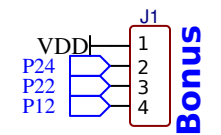

TITLE: MCU		REV: 1.0
Company: Your Company		Sheet: 1/1
Date: 2021-03-06	Drawn By: Cillié Malan	

Reverse Polarity

Extra Decoupling

DEBUG

TITLE: CONNECTORS		REV: 1.0
	Company: Your Company	Sheet: 1/1
	Date: 2021-03-06	Drawn By: Cillié Malan