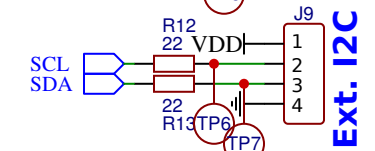

TITLE: MCU		REV: 1.0
Company: Your Company		Sheet: 1/1
Date: 2021-03-06	Drawn By: Cillié Malan	

Reverse Polarity

Extra Decoupling

DEBUG

TITLE: CONNECTORS		REV: 1.0
	Company: Your Company	Sheet: 1/1
	Date: 2021-03-06	Drawn By: Cillié Malan