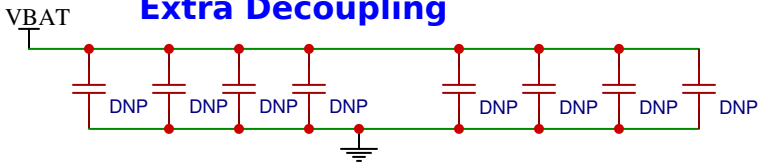

TITLE: MCU		REV: 1.0
Company: Your Company		Sheet: 1/1
Date: 2021-03-06	Drawn By: Cillié Malan	

Reverse Polarity

Extra Decoupling

DEBUG

TITLE: CONNECTORS		REV: 1.0
	Company: Your Company	Sheet: 1/1
	Date: 2021-03-06	Drawn By: Cillié Malan