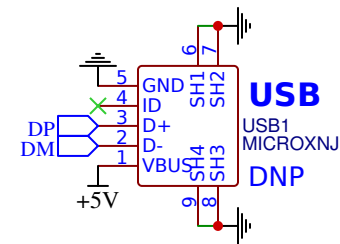

TITLE: MCU		REV: 1.0
Company: Your Company		Sheet: 1/1
Date: 2021-03-06	Drawn By: Cillié Malan	

Reverse Polarity

Extra Decoupling

DEBUG

TITLE: CONNECTORS		REV: 1.0
	Company: Your Company	Sheet: 1/1
	Date: 2021-03-06	Drawn By: Cillié Malan