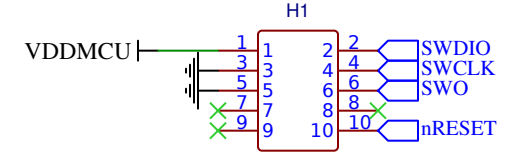

TITLE: MCU		REV: 1.0
Company: Your Company		Sheet: 1/1
Date: 2021-03-06	Drawn By: Cillié Malan	

Reverse Polarity

Extra Decoupling

DEBUG

TITLE: CONNECTORS		REV: 1.0
	Company: Your Company	Sheet: 1/1
	Date: 2021-03-06	Drawn By: Cillié Malan