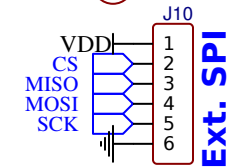

TITLE: MCU		REV: 1.0
Company: Your Company		Sheet: 1/1
Date: 2021-03-06	Drawn By: Cillié Malan	

Reverse Polarity

Extra Decoupling

DEBUG

TITLE: CONNECTORS		REV: 1.0
	Company: Your Company	Sheet: 1/1
	Date: 2021-03-06	Drawn By: Cillié Malan