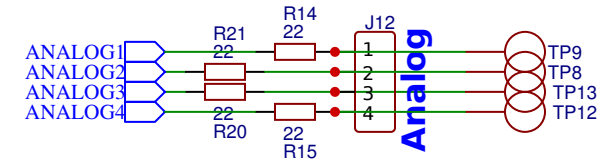

TITLE: MCU		REV: 1.0
Company: Your Company		Sheet: 1/1
Date: 2021-03-06	Drawn By: Cillié Malan	

Reverse Polarity

Extra Decoupling

DEBUG

TITLE: CONNECTORS		REV: 1.0
	Company: Your Company	Sheet: 1/1
	Date: 2021-03-06	Drawn By: Cillié Malan