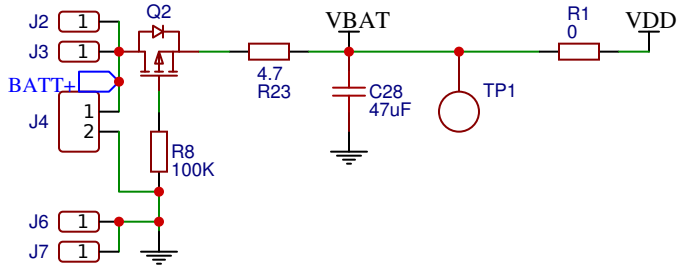

TITLE: MCU		REV: 1.0
Company: Your Company		Sheet: 1/1
Date: 2021-03-06	Drawn By: Cillié Malan	

Reverse Polarity

Extra Decoupling

DEBUG

TITLE: CONNECTORS		REV: 1.0
	Company: Your Company	Sheet: 1/1
	Date: 2021-03-06	Drawn By: Cillié Malan