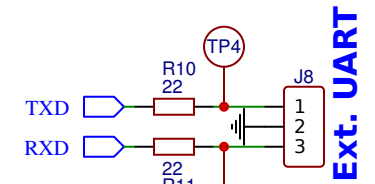

TITLE: MCU		REV: 1.0
Company: Your Company		Sheet: 1/1
Date: 2021-03-06	Drawn By: Cillié Malan	

Reverse Polarity

Extra Decoupling

DEBUG

TITLE: CONNECTORS		REV: 1.0
	Company: Your Company	Sheet: 1/1
	Date: 2021-03-06	Drawn By: Cillié Malan